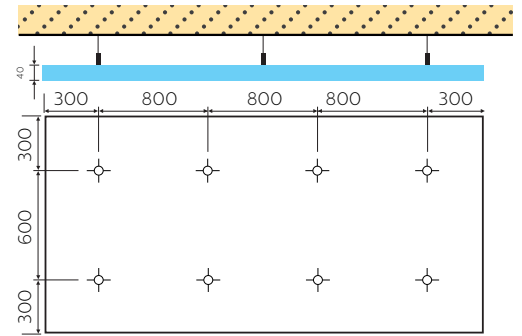

Large Rectangle

1200 x 3000 x 40mm