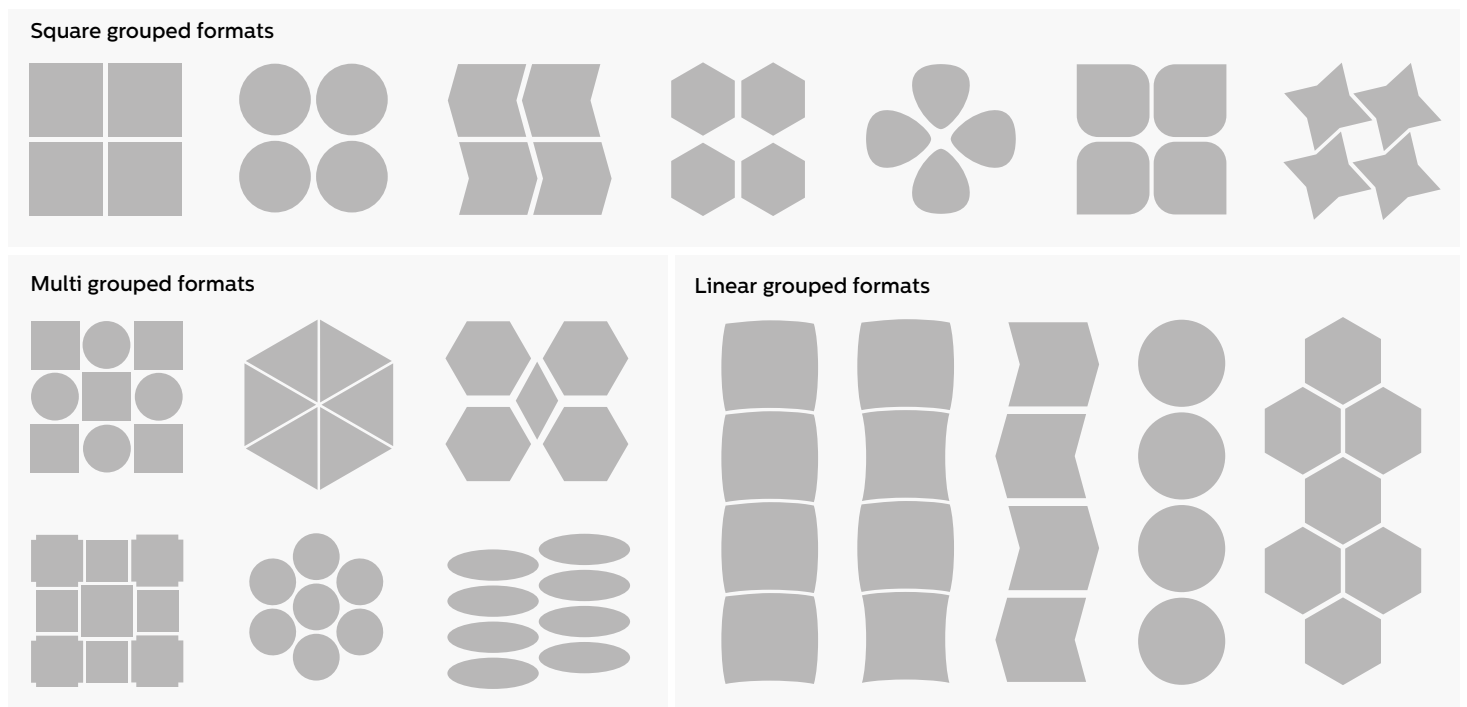

Grouping Ideas