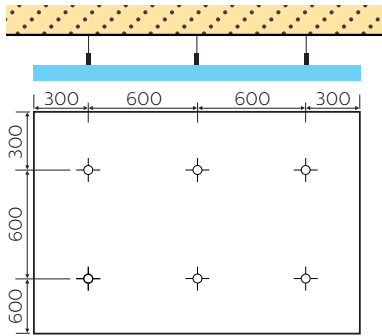

The spiral hooks should be placed approx. 300mm in from the edge of the Shush Raft™ panel. For angled installations, we recommend the largest panels to be no more than 600mm x 600mm.

Our hanging kit includes spiral hook, 2m cable and eyelet hook.

Shush Raft™ hanging kit

Installation

Small Circle

Ø 800 x 40mm

Circle

Ø 1200 x 40mm

Square

1200 x 1200 x 40mm