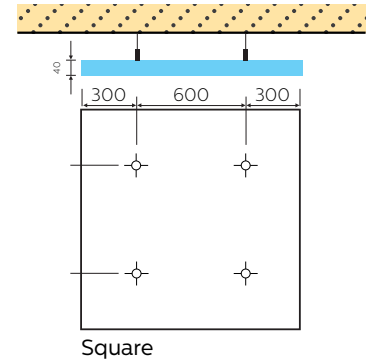

The spiral hooks should be placed approx. 300mm in from the edge of the Shush Raft™ panel. For angled installations, we recommend the largest panels to be no more than 600mm x 600mm.

Our hanging kit includes spiral hook, 2m cable and eyelet hook.

Shush Raft™ hanging kit

Installation

Small Circle

Ø 800 x 40mm

Circle

Ø 1200 x 40mm

Square

1200 x 1200 x 40mm

Medium Rectangle

1200 x 1800 x 40mm

Large Rectangle

1200 x 2400 x 40mm

Large Rectangle

1200 x 3000 x 40mm

Fabric Colours

Whatever your décor – Whatever your style – we are sure to have you covered with our extensive range of fabric colours.