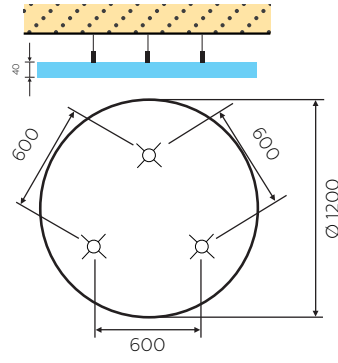

Height level adjustment can be carried out by manipulating the length of each cable to suit when it is inserted into the eyelet hook. Shush Raft™ can be set at an angle if required to increase design and aesthetic properties.

The spiral hooks should be placed approx. 300mm in from the edge of the Shush Raft™ panel. For angled installations, we recommend the largest panels to be no more than 600mm x 600mm.

Our hanging kit includes spiral hook, 2m cable and eyelet hook.

Shush Raft™ hanging kit

Installation

Small Circle

Ø 800 x 40mm

Circle

Ø 1200 x 40mm

Square

1200 x 1200 x 40mm