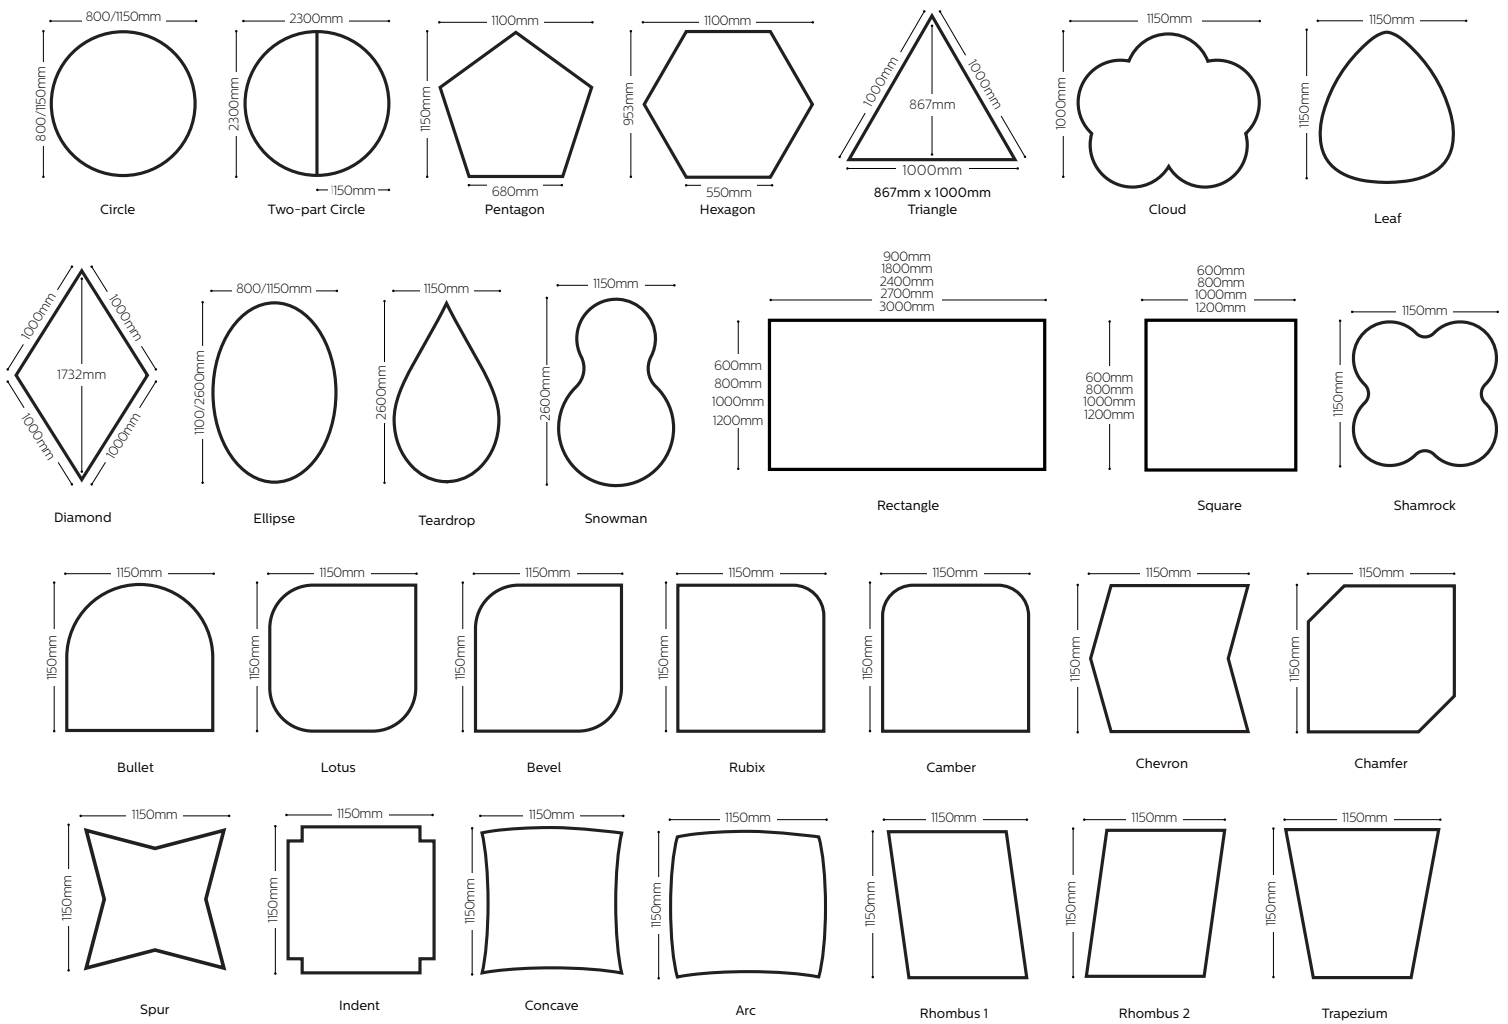

Silence comes in many SHAPES

We understand that no two rooms are the same. As a result, Shush Raft™ panels are available in various shapes and sizes that range from the simplest of forms to the most modern geometrics. SoundHush® has got you covered for your ideal aesthetic. The rafts can be hung individually or in innovative groups to create your own unique design.