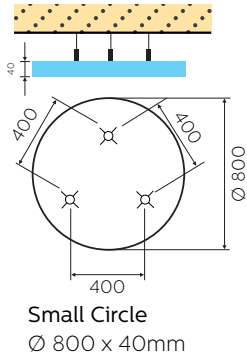

Installation

Small Circle

Ø 800 x 40mm