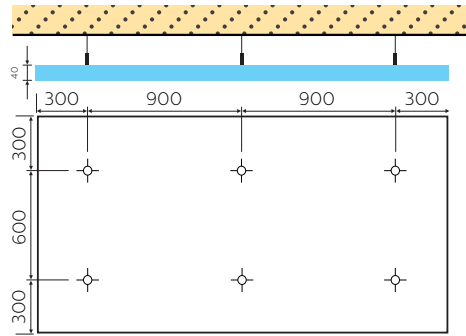

Large Rectangle

1200 x 2400 x 40mm