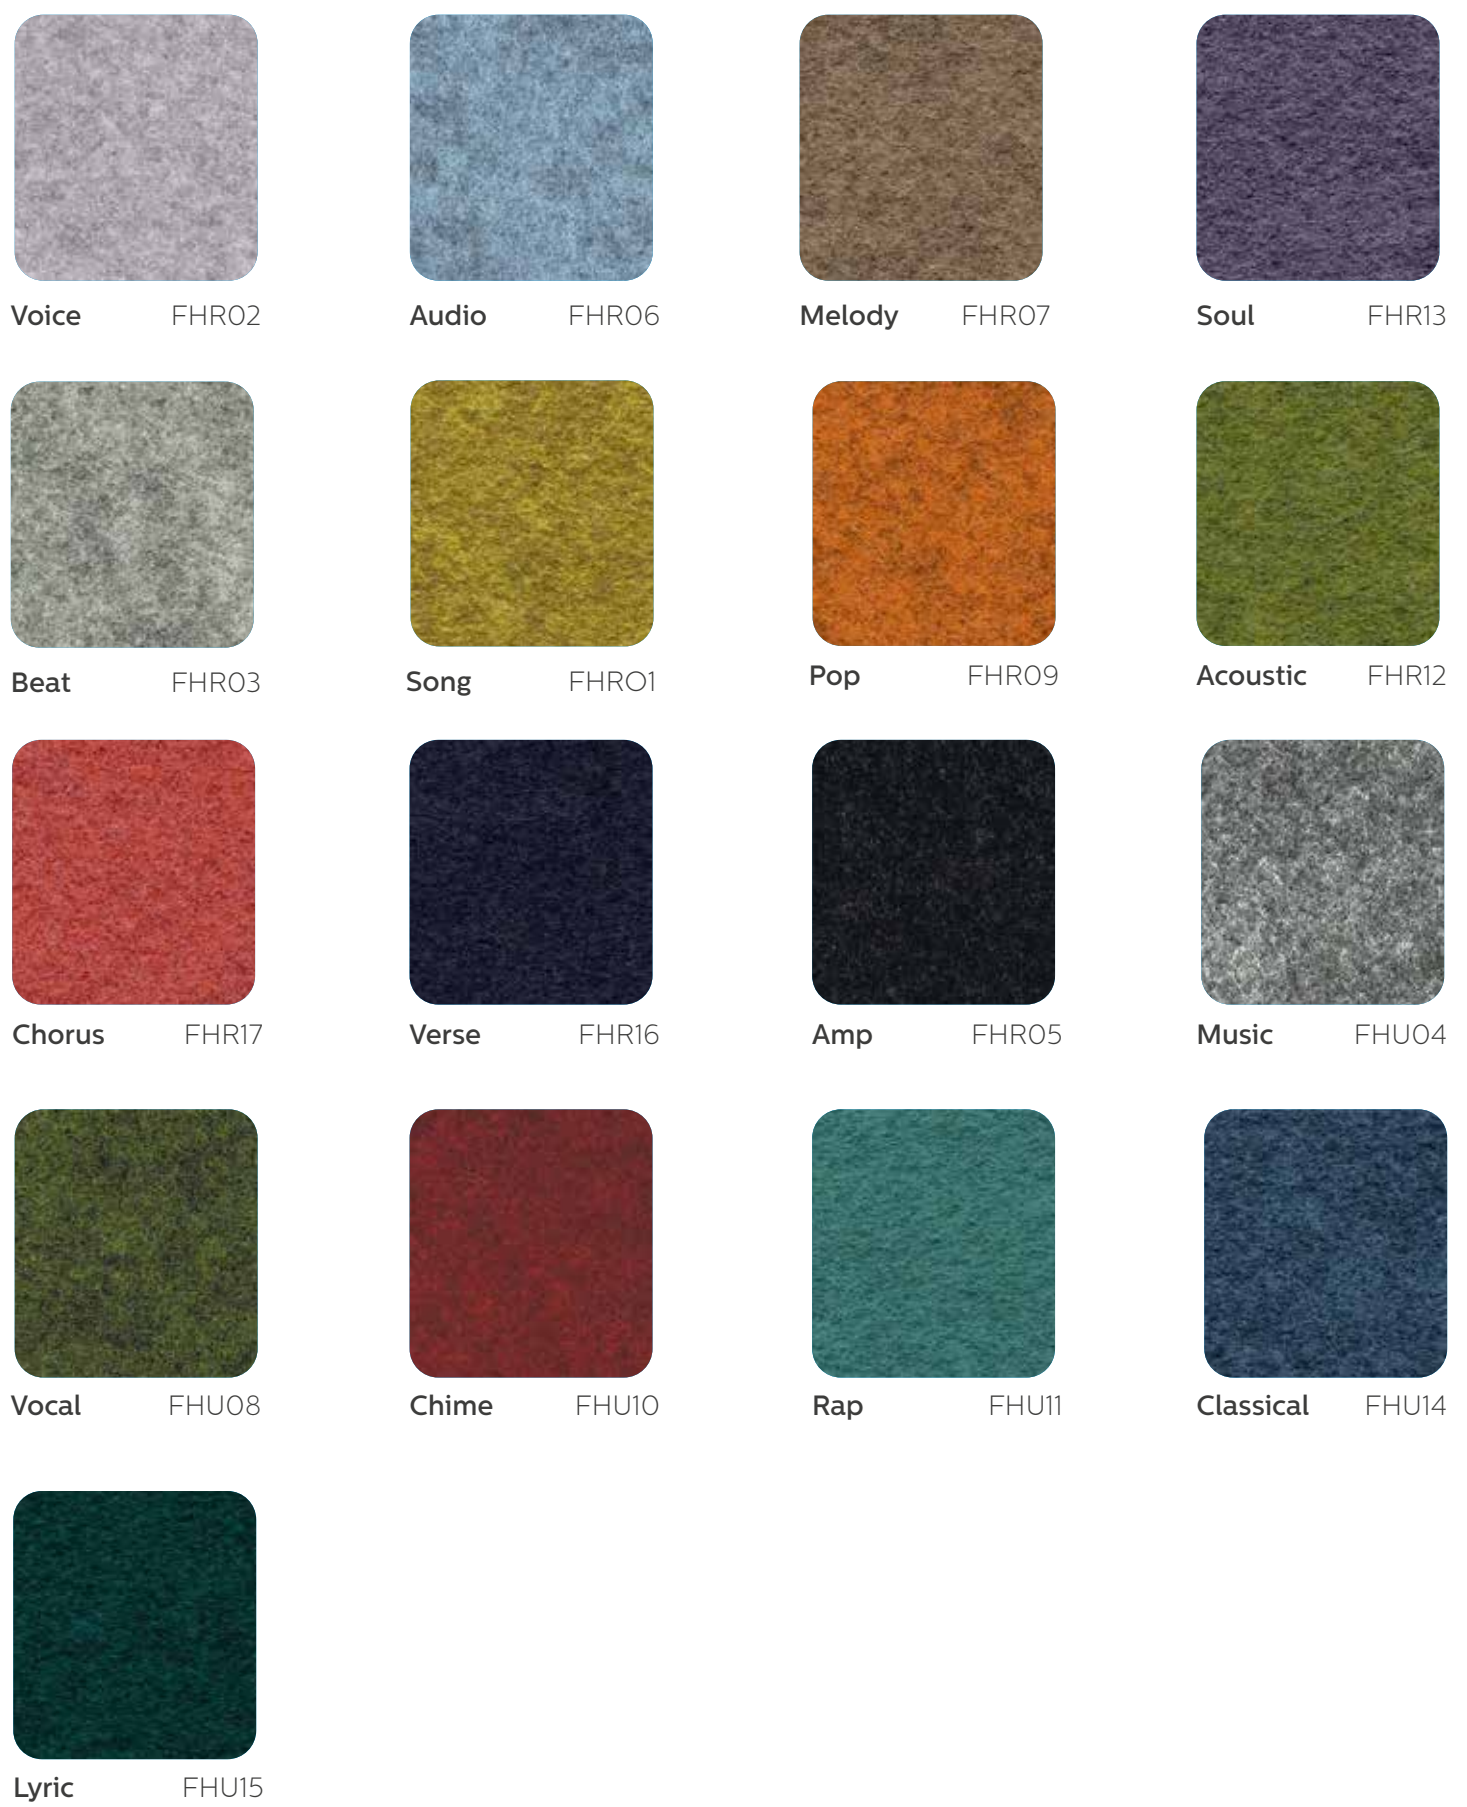

# Fabric Colours

Whatever your décor – Whatever your style – we are sure to have you covered with our extensive range of fabric colours.

## SONUS COLOUR RANGE

## CARA COLOUR RANGE

!!! Please note that the above colors are representative of the actual colours which may vary in shade or texture. We are able to provide actual fabric colour card upon request !!!