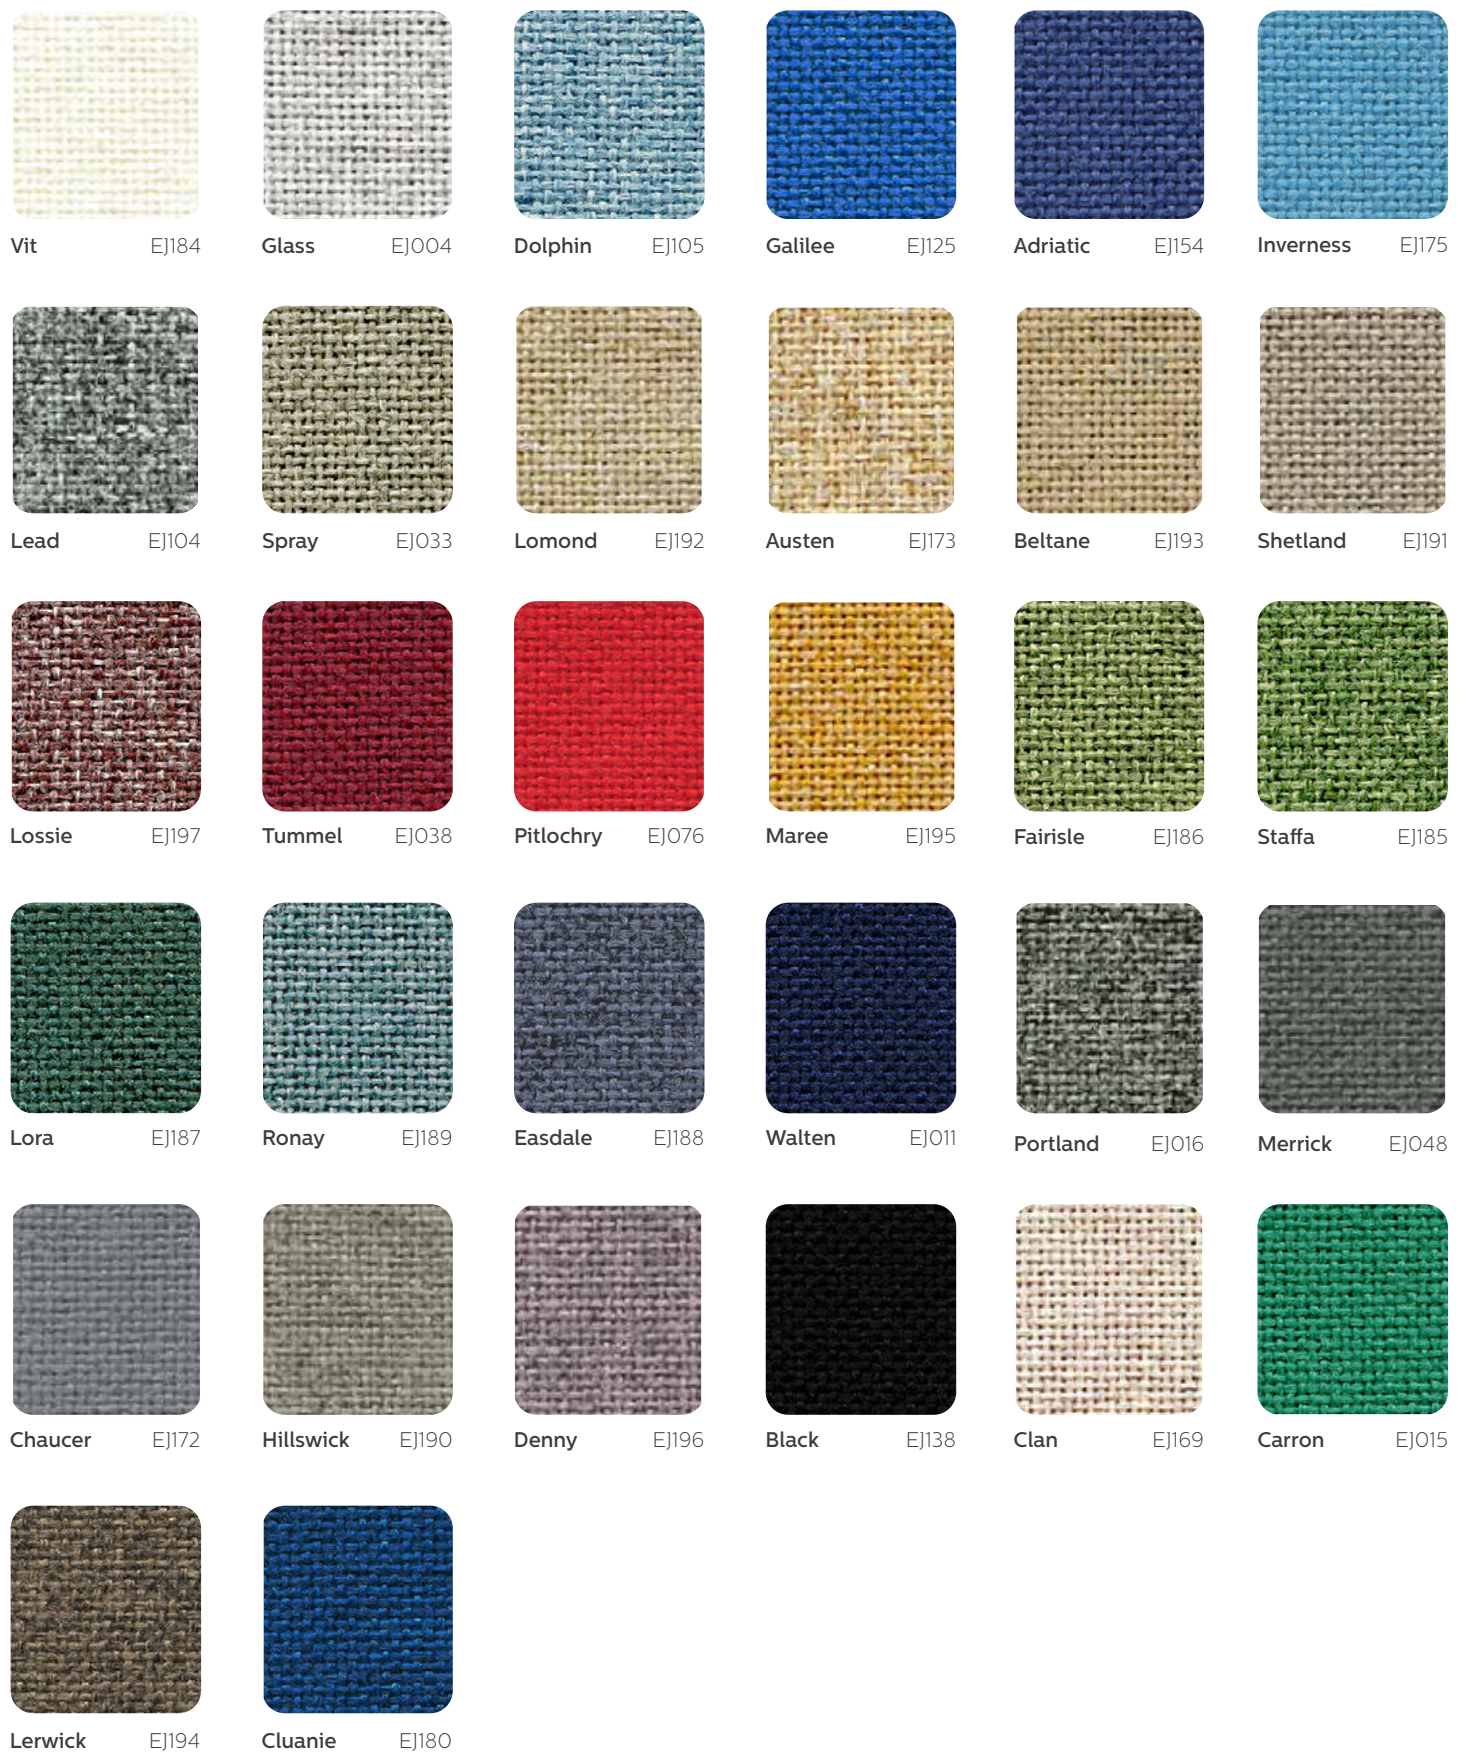

# Fabric Colours

Whatever your décor – Whatever your style – we are sure to have you covered with our extensive range of fabric colours.

## SONUS COLOUR RANGE

## CARA COLOUR RANGE

!!! Please note that the above colors are representative of the actual colours which may vary in shade or texture. We are able to provide actual fabric colour card upon request !!!